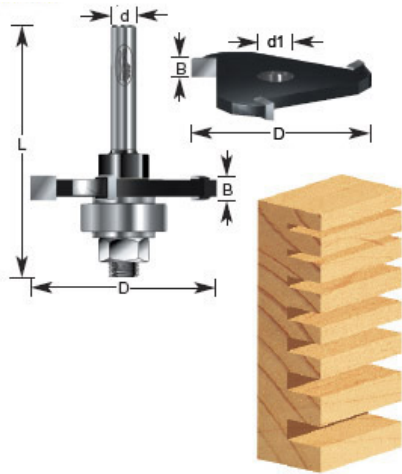

Edge of Arlington Saw & Tool, Inc.

124 South Collins
Arlington, TX 76010
Phone: 817-461-7171 • Fax: 817-795-6651
Toll Free: 888-461-7171
Email: info@eoasaw.com
Website: www.eoasaw.com

Item #270-22, Amana Professional Quality Slotting Cutter Assemblies

\$18.76

Thank you for shopping with us! Includes cutter, arbor, and ball bearing. 1/4" Shank 3-wing

SPECIFICATIONS

Manufacturer	Amana Tool
Diameter	1 7/8 in
Bearing(s)	47708, Amana Tool Steel Ball Bearing Guide 7/8 Overall Dia x 5/16 Inner Dia x 9/32 Height
Cut Height, Length, or Width	3/32 in
Includes	Includes cutter, arbor, and ball bearing
Note	3-Wing Cutter Only: 270-44
Overall Length	2 1/8 in
Shank	1/4 in
Wings	3-wing with ball bearing guide