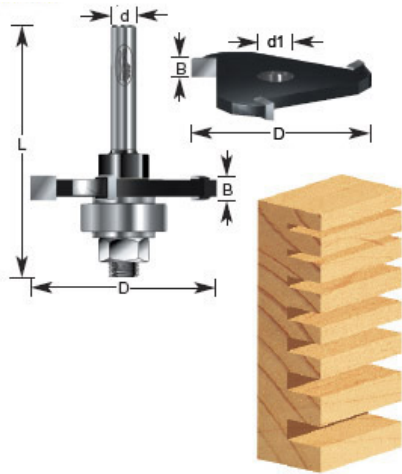

Edge of Arlington Saw & Tool, Inc.

124 South Collins
Arlington, TX 76010
Phone: 817-461-7171 • Fax: 817-795-6651
Toll Free: 888-461-7171
Email: info@eoasaw.com
Website: www.eoasaw.com

Item #270-20, Amana Professional Quality Slotting Cutter Assembly

\$18.66

Thank you for shopping with us! Includes cutter, arbor, and ball bearing. 1/4" Shank 3-wing

SPECIFICATIONS

Manufacturer	Amana Tool
Diameter	1 7/8 in
Bearing(s)	47708, Amana Tool Steel Ball Bearing Guide 7/8 Overall Dia x 5/16 Inner Dia x 9/32 Height
Cut Height, Length, or Width	5/64 in
Includes	Includes cutter, arbor, and ball bearing
Note	3-Wing Cutter Only: 270-42
Overall Length	2 1/8 in
Shank	1/4 in
Wings	3-wing with ball bearing guide