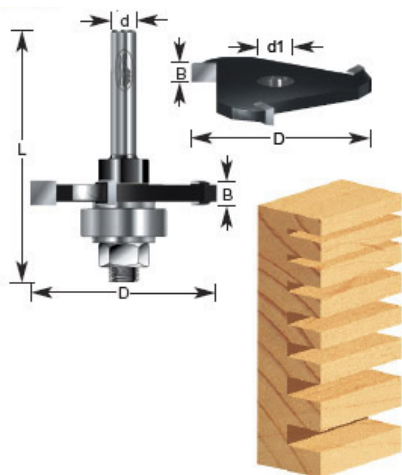

Edge of Arlington Saw & Tool, Inc.

124 South Collins
Arlington, TX 76010
Phone: 817-461-7171 • Fax: 817-795-6651
Toll Free: 888-461-7171
Email: info@eoasaw.com
Website: www.eoasaw.com

Item #270-16, Amana Professional Quality Slotting Cutter Assembly

\$19.53

Thank you for shopping with us! Includes cutter, arbor, and ball bearing. 1/4" Shank 3-wing

SPECIFICATIONS

Manufacturer	Amana Tool
Diameter	1 7/8 in
Bearing(s)	47708, Amana Tool Steel Ball Bearing Guide 7/8 Overall Dia x 5/16 Inner Dia x 9/32 Height
Cut Height, Length, or Width	1/4 in
Includes	Includes cutter, arbor, and ball bearing
Note	3-Wing Cutter Only: 270-52
Overall Length	2 1/8 in
Shank	1/4 in
Wings	3-wing with ball bearing guide