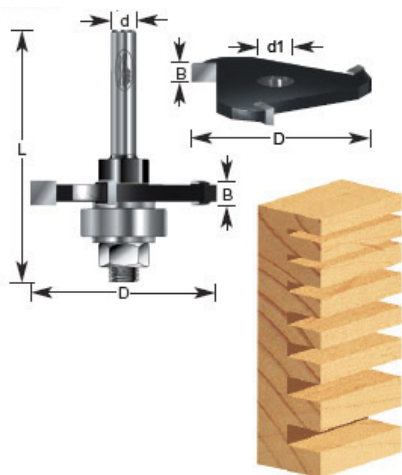

Edge of Arlington Saw & Tool, Inc.

124 South Collins
Arlington, TX 76010
Phone: 817-461-7171 • Fax: 817-795-6651
Toll Free: 888-461-7171
Email: info@eoasaw.com
Website: www.eoasaw.com

Item #270-14, Amana Professional Quality Slotting Cutter Assembly

\$19.46

Thank you for shopping with us! Includes cutter, arbor, and ball bearing. 1/4" Shank 3-wing

SPECIFICATIONS

Manufacturer	Amana Tool
Diameter	1 7/8 in
Bearing(s)	47708, Amana Tool Steel Ball Bearing Guide 7/8 Overall Dia x 5/16 Inner Dia x 9/32 Height
Cut Height, Length, or Width	5/32 in
Includes	Includes cutter, arbor, and ball bearing
Note	3-Wing Cutter Only: 270-48
Overall Length	2 1/8 in
Shank	1/4 in
Wings	3-wing with ball bearing guide