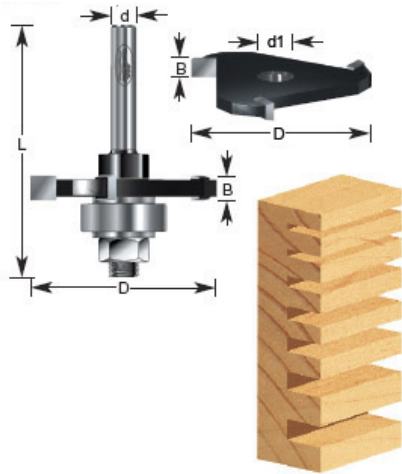

Edge of Arlington Saw & Tool, Inc.

124 South Collins
Arlington, TX 76010
Phone: 817-461-7171 • Fax: 817-795-6651
Toll Free: 888-461-7171
Email: info@eoasaw.com
Website: www.eoasaw.com

Item #270-12, Amana Professional Quality Slotting Cutter Assembly

\$18.97

Thank you for shopping with us! Includes cutter, arbor, and ball bearing. 1/4" Shank 3-wing

SPECIFICATIONS

Manufacturer	Amana Tool
Diameter	1 7/8 in
Bearing(s)	47708, Amana Tool Steel Ball Bearing Guide 7/8 Overall Dia x 5/16 Inner Dia x 9/32 Height
Cut Height, Length, or Width	1/8 in
Includes	Includes cutter, arbor, and ball bearing
Note	3-Wing Cutter Only: 270-46
Overall Length	2 1/8 in
Shank	1/4 in
Wings	3-wing with ball bearing guide