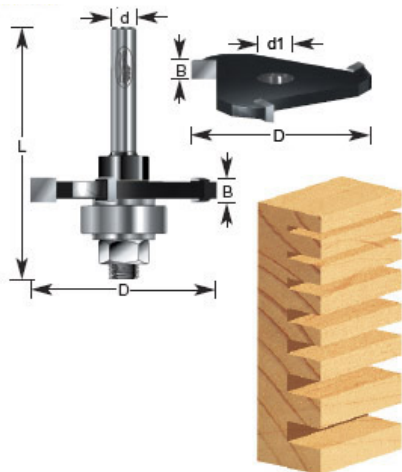

### Item #270-10, Amana Professional Quality Slotting Cutter Assembly

**\$17.47**

Thank you for shopping with us! Includes cutter, arbor, and ball bearing. 1/4" Shank 3-wing

#### SPECIFICATIONS

<b>Manufacturer</b>	Amana Tool
<b>Diameter</b>	1 7/8 in
<b>Bearing(s)</b>	47708, Amana Tool Steel Ball Bearing Guide 7/8 Overall Dia x 5/16 Inner Dia x 9/32 Height
<b>Cut Height, Length, or Width</b>	1/16 in
<b>Includes</b>	Includes cutter, arbor, and ball bearing
<b>Note</b>	3-Wing Cutter Only: 270-40
<b>Overall Length</b>	2 1/8 in
<b>Shank</b>	1/4 in
<b>Wings</b>	3-wing with ball bearing guide