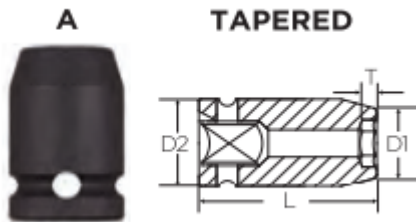

Edge of Arlington Saw & Tool, Inc.

124 South Collins
Arlington, TX 76010
Phone: 817-461-7171 • Fax: 817-795-6651
Toll Free: 888-461-7171
Email: info@eoasaw.com
Website: www.eoasaw.com

Item #25161, Vega 6-pt Impact Sockets Std Length - 3/8" Sq Drive (SAE) **\$5.30**

Thank you for shopping with us!

Made from S2 modified shock resistant steel for professional performance and durability. Rounded corners on hex and square opening for stress relief.

SPECIFICATIONS	
Manufacturer	Vega Industries
Diameter (D1)	0.51 in
Diameter (D2)	0.75 in
Length	1.2 in
Opening	5/16 in
Style	A