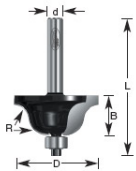

Edge of Arlington Saw & Tool, Inc.

124 South Collins
Arlington, TX 76010
Phone: 817-461-7171 • Fax: 817-795-6651
Toll Free: 888-461-7171
Email: info@eoasaw.com
Website: www.eoasaw.com

Item #240-22, Amana Professional Quality Roman Ogee Router Bits

$31.92

Thank you for shopping with us!

1/4" Shank
2 Flute with ball bearing guide
Professional Quality Carbide-Tipped