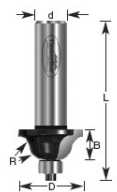

\$28.91

Thank you for shopping with us!

1/4" Shank
2 Flute with ball bearing guide
Professional Quality Carbide-Tipped

SPECIFICATIONS

Manufacturer	Amana Tool
Diameter	1 in
Bearing(s)	47704, Amana Tool 1/8 in ID x 3/8 in OD x .155 Thick Steel Ball Bearing Guide
Cut Height, Length, or Width	15/32 in
Flute	2
Overall Length	2 1/2 in
Radius	5/32 in
Shank	1/2 in