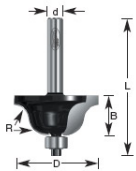

Edge of Arlington Saw & Tool, Inc.

124 South Collins
Arlington, TX 76010
Phone: 817-461-7171 • Fax: 817-795-6651
Toll Free: 888-461-7171
Email: info@eoasaw.com
Website: www.eoasaw.com

Item #240-14, Amana Professional Quality Roman Ogee Router Bits

$30.63

Thank you for shopping with us!

1/4" Shank
2 Flute with ball bearing guide
Professional Quality Carbide-Tipped