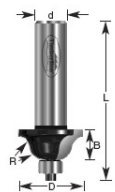

\$30.63

Thank you for shopping with us!

1/4" Shank
2 Flute with ball bearing guide
Professional Quality Carbide-Tipped

SPECIFICATIONS

Manufacturer	Amana Tool
Diameter	1 in
Bearing(s)	47704, Amana Tool 1/8 in ID x 3/8 in OD x .155 Thick Steel Ball Bearing Guide
Cut Height, Length, or Width	15/32 in
Flute	2
Overall Length	2 1/2 in
Radius	5/32 in
Shank	1/2 in