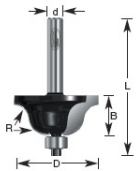

Edge of Arlington Saw & Tool, Inc.

124 South Collins
Arlington, TX 76010
Phone: 817-461-7171 • Fax: 817-795-6651
Toll Free: 888-461-7171
Email: info@eoasaw.com
Website: www.eoasaw.com

Item #240-14, Amana Professional Quality Roman Ogee Router Bits

$28.91

Thank you for shopping with us!

1/4" Shank
2 Flute with ball bearing guide
Professional Quality Carbide-Tipped