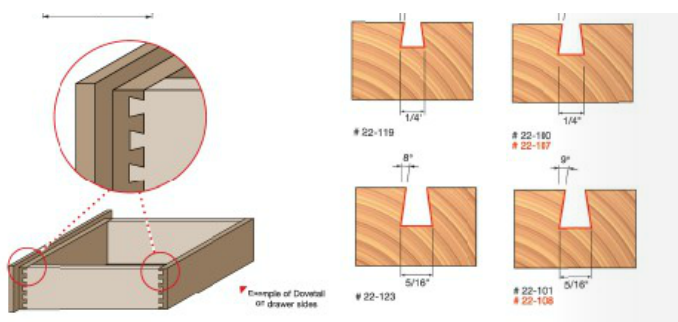

Thank you for shopping with us!

Application: Strong, attractive joints for drawers and boxes

- Compatible with popular dovetail jigs, these bits produce smooth, intricate dovetail joints
- Cuts all composition materials, plywoods, hardwoods, and softwoods
- Use on CNC and other automatic routers as well as hand-held and table-mounted portable routers
- Top Bearing

22-508

SPECIFICATIONS

Manufacturer	Freud Tools
Diameter	9/16 in
Cut Height, Length, or Width	3/8 in

SPECIFICATIONS

Overall Length	2 3/16 in
Shank	1/4 in
Angle	14 deg