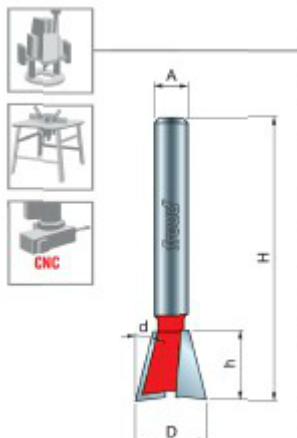

Thank you for shopping with us!

Application: Strong, attractive joints for drawers and boxes

- Compatible with popular dovetail jigs, these bits produce smooth, intricate dovetail joints
- Cuts all composition materials, plywoods, hardwoods, and softwoods
- Use on CNC and other automatic routers as well as hand-held and table-mounted portable routers
- Top Bearing

22-508

SPECIFICATIONS

Manufacturer	Freud Tools
Diameter	9/16 in
Cut Height, Length, or Width	3/8 in

SPECIFICATIONS

Overall Length	2 3/16 in
Shank	1/4 in
Angle	14 deg