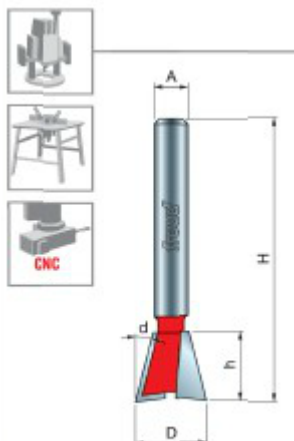

Edge of Arlington Saw & Tool, Inc.

124 South Collins
Arlington, TX 76010
Phone: 817-461-7171 • Fax: 817-795-6651
Toll Free: 888-461-7171
Email: info@eoasaw.com
Website: www.eoasaw.com

Item #22-505, Freud Top Bearing Dovetail Bit $29.75

Thank you for shopping with us!

Application: Strong, attractive joints for drawers and boxes

- -Compatible with popular dovetail jigs, these bits produce smooth, intricate dovetail joints
- -Cuts all composition materials, plywoods, hardwoods, and softwoods
- -Use on CNC and other automatic routers as well as hand-held and table-mounted portable routers
- -Top Bearing

22-505

Example of Dovetail of drawer sides