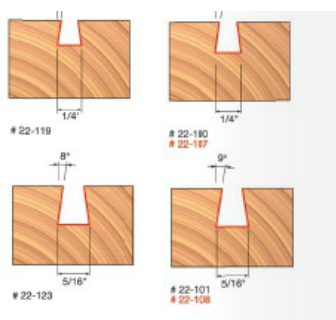

### Item #22-505, Freud Top Bearing Dovetail Bit \$29.75

Thank you for shopping with us!

**Application:** Strong, attractive joints for drawers and boxes

- Compatible with popular dovetail jigs, these bits produce smooth, intricate dovetail joints
- Cuts all composition materials, plywoods, hardwoods, and softwoods
- Use on CNC and other automatic routers as well as hand-held and table-mounted portable routers
- Top Bearing

22-505

Example of Dovetail of drawer sides

## SPECIFICATIONS

<b>Manufacturer</b>	Freud Tools
<b>Diameter</b>	5/8 in
<b>Cut Height, Length, or Width</b>	7/8 in
<b>Overall Length</b>	2 5/8 in

## SPECIFICATIONS

<b>Shank</b>	1/4 in
<b>Angle</b>	7 deg