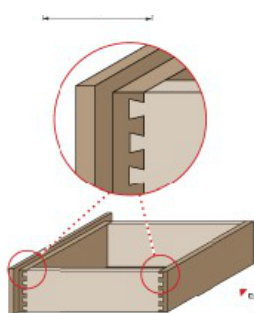

Example of Dovetail of drawer sides