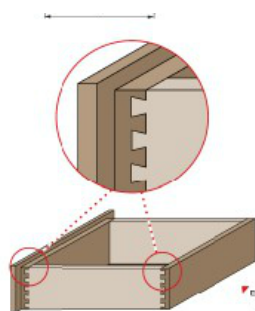

Example of Dovetail on drawer sides