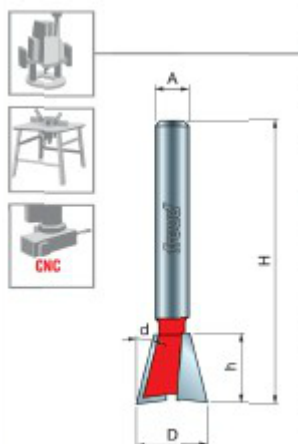

Edge of Arlington Saw & Tool, Inc.

124 South Collins
Arlington, TX 76010
Phone: 817-461-7171 • Fax: 817-795-6651
Toll Free: 888-461-7171
Email: info@eoasaw.com
Website: www.eoasaw.com

Item #22-132, Freud Dovetail Bit $32.65

Thank you for shopping with us!

Application: Strong, attractive joints for drawers and boxes

- -Compatible with popular dovetail jigs, these bits produce smooth, intricate dovetail joints
- -Cuts all composition materials, plywoods, hardwoods, and softwoods
- -Use on CNC and other automatic routers as well as hand-held and table-mounted portable routers

22-132

Example of Dovetail on drawer sides