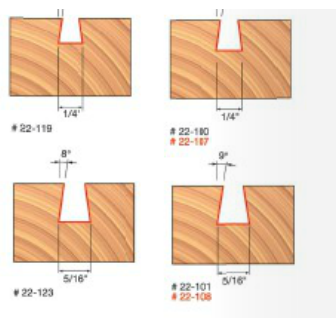

22-132

Example of Dovetail on drawer sides

## SPECIFICATIONS

<b>Manufacturer</b>	Freud Tools
<b>Diameter</b>	13/16 in
<b>Cut Height, Length, or Width</b>	1 1/4 in
<b>Overall Length</b>	3 3/8 in
<b>Shank</b>	1/2 in