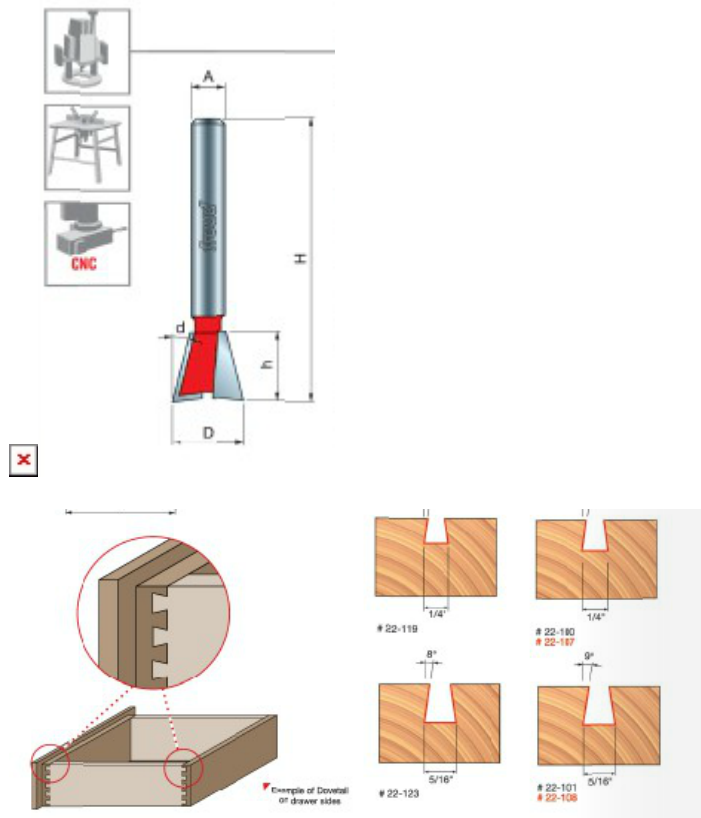

### Item #22-130, Freud Dovetail Bit

**\$32.65**

Thank you for shopping with us!

**Application:** Strong, attractive joints for drawers and boxes

- Compatible with popular dovetail jigs, these bits produce smooth, intricate dovetail joints
- Cuts all composition materials, plywoods, hardwoods, and softwoods
- Use on CNC and other automatic routers as well as hand-held and table-mounted portable routers

22-130

SPECIFICATIONS	
<b>Manufacturer</b>	Freud Tools
<b>Diameter</b>	11/16 in
<b>Cut Height, Length, or Width</b>	1 in
<b>Overall Length</b>	3 1/8 in

## SPECIFICATIONS

**Shank**

1/2 in

**Angle**

8 deg