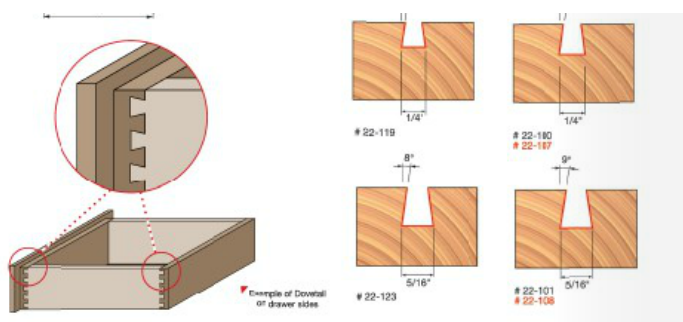

22-129

SPECIFICATIONS

Manufacturer	Freud Tools
Diameter	1/2 in
Cut Height, Length, or Width	13/32 in
Overall Length	2 5/32 in
Shank	1/4 in

SPECIFICATIONS

Angle

8 deg