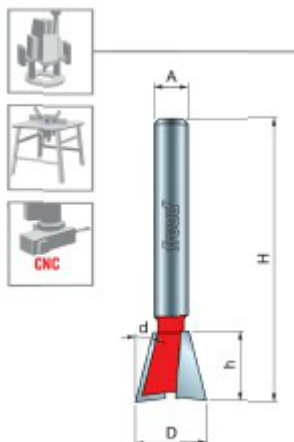

Thank you for shopping with us!

Application: Strong, attractive joints for drawers and boxes

- Compatible with popular dovetail jigs, these bits produce smooth, intricate dovetail joints
- Cuts all composition materials, plywoods, hardwoods, and softwoods
- Use on CNC and other automatic routers as well as hand-held and table-mounted portable routers

22-129

SPECIFICATIONS

Manufacturer	Freud Tools
Diameter	1/2 in
Cut Height, Length, or Width	13/32 in
Overall Length	2 5/32 in
Shank	1/4 in

SPECIFICATIONS

Angle

8 deg