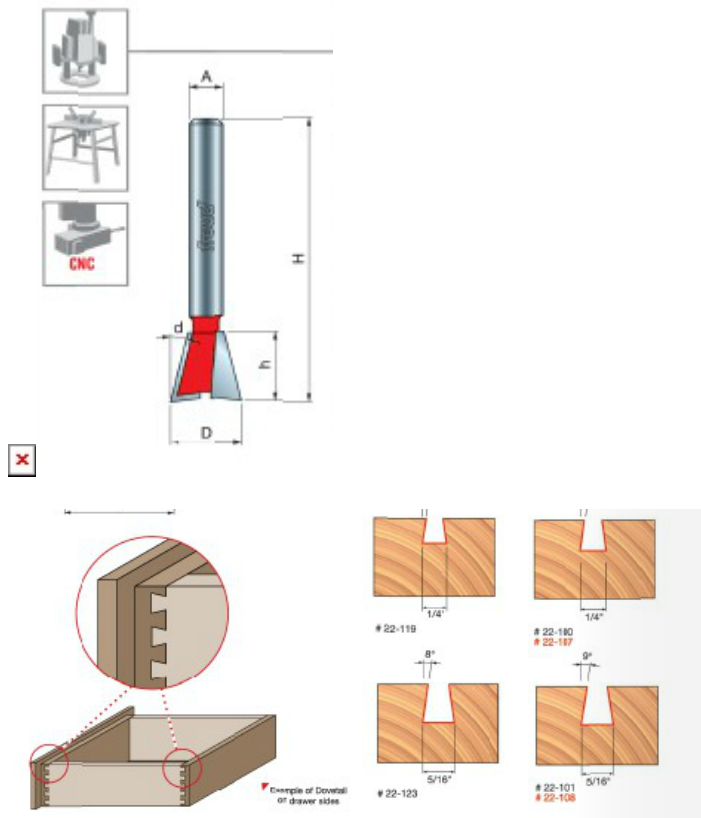

## SPECIFICATIONS

<b>Manufacturer</b>	Freud Tools
<b>Diameter</b>	3/4 in
<b>Cut Height, Length, or Width</b>	7/8 in
<b>Overall Length</b>	2 3/8 in

## SPECIFICATIONS

**Shank**

1/4 in

**Angle**

14 deg