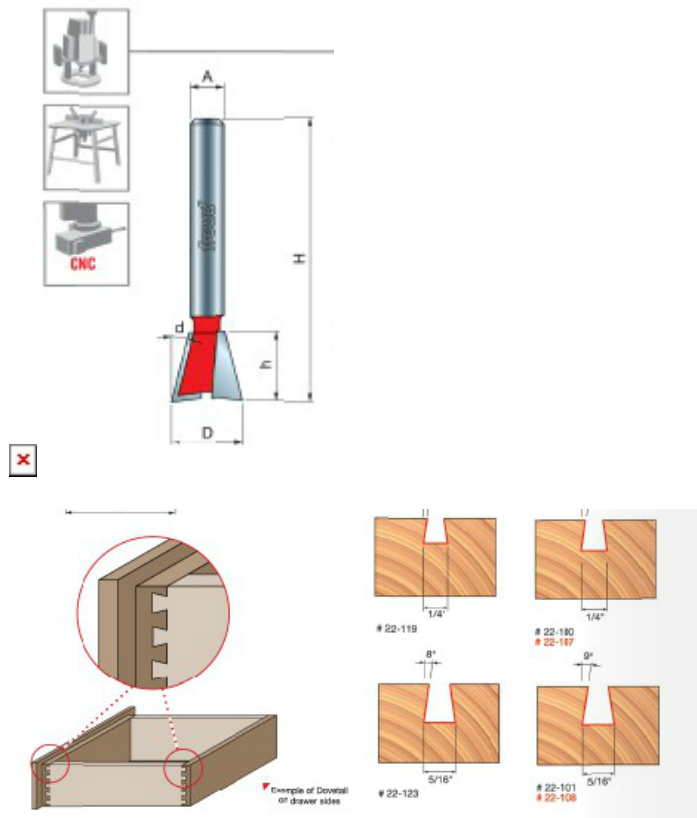

## SPECIFICATIONS

<b>Manufacturer</b>	Freud Tools
<b>Diameter</b>	1/2 in
<b>Cut Height, Length, or Width</b>	13/16 in
<b>Overall Length</b>	2 3/4 in

## SPECIFICATIONS

<b>Shank</b>	1/4 in
<b>Angle</b>	8 deg