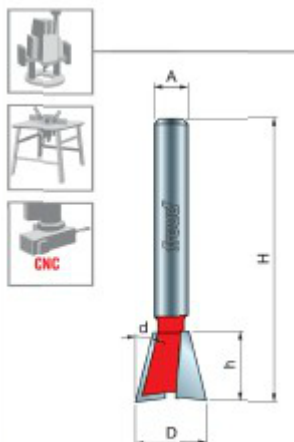

### Item #22-121, Freud Dovetail Bit \$23.71

Thank you for shopping with us!

**Application:** Strong, attractive joints for drawers and boxes

- Compatible with popular dovetail jigs, these bits produce smooth, intricate dovetail joints
- Cuts all composition materials, plywoods, hardwoods, and softwoods
- Use on CNC and other automatic routers as well as hand-held and table-mounted portable routers

## SPECIFICATIONS

<b>Manufacturer</b>	Freud Tools
<b>Diameter</b>	7/16 in
<b>Cut Height, Length, or Width</b>	5/8 in
<b>Overall Length</b>	2 3/8 in
<b>Shank</b>	1/4 in