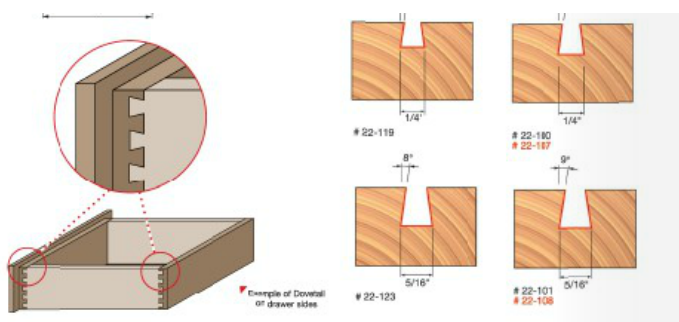

## SPECIFICATIONS

<b>Manufacturer</b>	Freud Tools
<b>Diameter</b>	7/16 in
<b>Cut Height, Length, or Width</b>	5/8 in
<b>Overall Length</b>	2 3/8 in
<b>Shank</b>	1/4 in