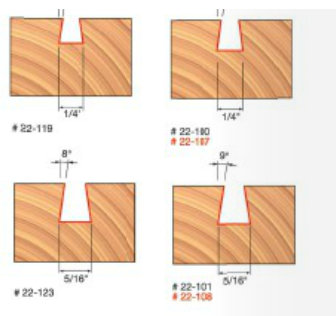

22-120

Example of Dovetail on drawer sides

## SPECIFICATIONS

<b>Manufacturer</b>	Freud Tools
<b>Diameter</b>	3/8 in
<b>Cut Height, Length, or Width</b>	1/2 in
<b>Overall Length</b>	2 1/2 in
<b>Shank</b>	1/4 in