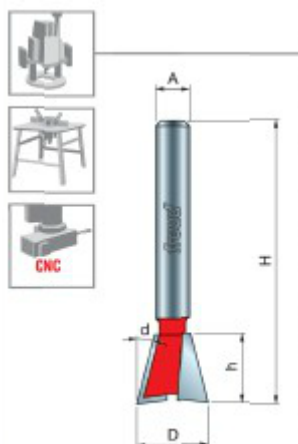

Edge of Arlington Saw & Tool, Inc.

124 South Collins
Arlington, TX 76010
Phone: 817-461-7171 • Fax: 817-795-6651
Toll Free: 888-461-7171
Email: info@eoasaw.com
Website: www.eoasaw.com

Item #22-120, Freud Dovetail Bit

$20.46

Thank you for shopping with us!

Application: Strong, attractive joints for drawers and boxes

- -Compatible with popular dovetail jigs, these bits produce smooth, intricate dovetail joints
- -Cuts all composition materials, plywoods, hardwoods, and softwoods
- -Use on CNC and other automatic routers as well as hand-held and table-mounted portable routers

22-120

Example of Dovetail on drawer sides