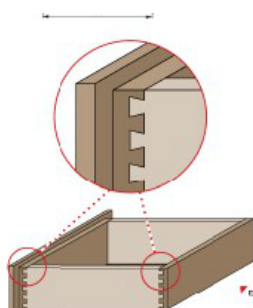

### Item #22-120, Freud Dovetail Bit

**\$20.46**

Thank you for shopping with us!

**Application:** Strong, attractive joints for drawers and boxes

- Compatible with popular dovetail jigs, these bits produce smooth, intricate dovetail joints
- Cuts all composition materials, plywoods, hardwoods, and softwoods
- Use on CNC and other automatic routers as well as hand-held and table-mounted portable routers

22-120

Example of Dovetail on drawer sides

## SPECIFICATIONS

<b>Manufacturer</b>	Freud Tools
<b>Diameter</b>	3/8 in
<b>Cut Height, Length, or Width</b>	1/2 in
<b>Overall Length</b>	2 1/2 in
<b>Shank</b>	1/4 in