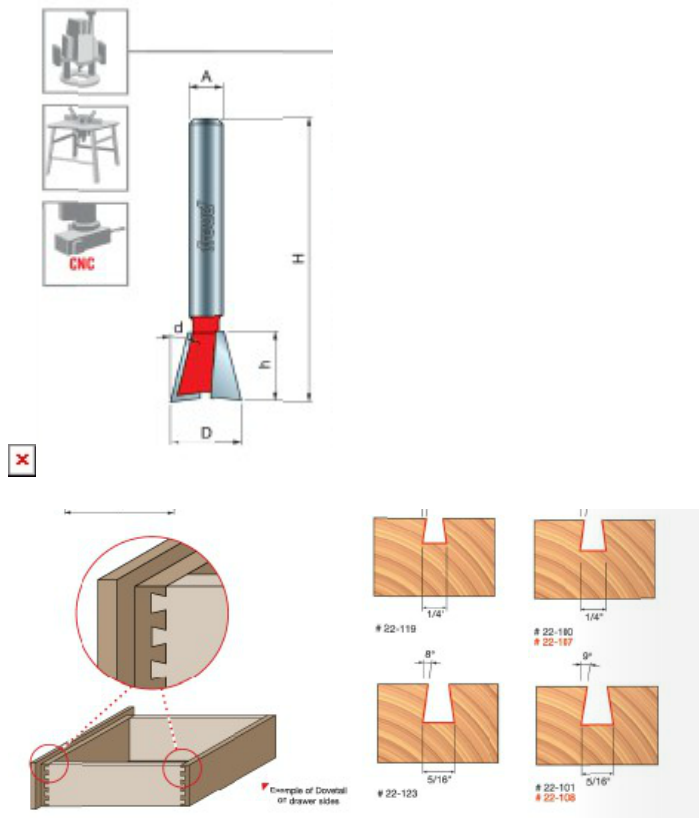

## SPECIFICATIONS

<b>Manufacturer</b>	Freud Tools
<b>Diameter</b>	1/4 in
<b>Cut Height, Length, or Width</b>	1/4 in
<b>Overall Length</b>	2 in

## SPECIFICATIONS

**Shank**

1/4 in

**Angle**

8 deg