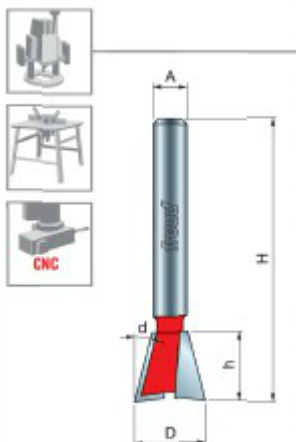

### Item #22-114, Freud Dovetail Bit \$24.63

Thank you for shopping with us!

**Application:** Strong, attractive joints for drawers and boxes

- Compatible with popular dovetail jigs, these bits produce smooth, intricate dovetail joints
- Cuts all composition materials, plywoods, hardwoods, and softwoods
- Use on CNC and other automatic routers as well as hand-held and table-mounted portable routers

## SPECIFICATIONS

<b>Manufacturer</b>	Freud Tools
<b>Diameter</b>	3/4 in
<b>Cut Height, Length, or Width</b>	7/8 in
<b>Overall Length</b>	2 5/8 in
<b>Shank</b>	1/2 in