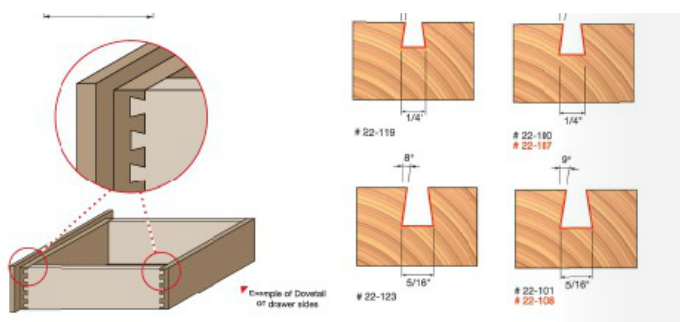

## SPECIFICATIONS

<b>Manufacturer</b>	Freud Tools
<b>Diameter</b>	3/4 in
<b>Cut Height, Length, or Width</b>	7/8 in
<b>Overall Length</b>	2 5/8 in
<b>Shank</b>	1/2 in