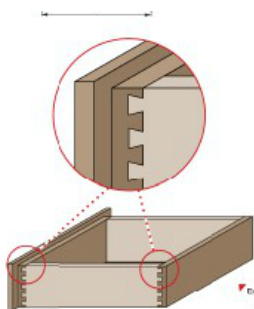

Example of Dovetail
of drawer sides