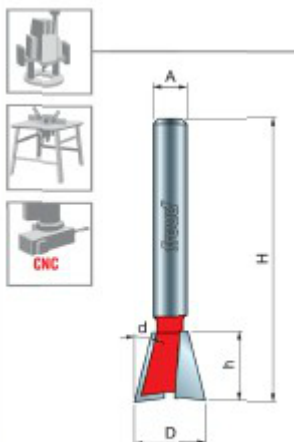

Edge of Arlington Saw & Tool, Inc.

124 South Collins
Arlington, TX 76010
Phone: 817-461-7171 • Fax: 817-795-6651
Toll Free: 888-461-7171
Email: info@eoasaw.com
Website: www.eoasaw.com

Item #22-113, Freud Dovetail Bit $24.10

Thank you for shopping with us!

Application: Strong, attractive joints for drawers and boxes

- -Compatible with popular dovetail jigs, these bits produce smooth, intricate dovetail joints
- -Cuts all composition materials, plywoods, hardwoods, and softwoods
- -Use on CNC and other automatic routers as well as hand-held and table-mounted portable routers

22-113

Example of Dovetail
of drawer sides