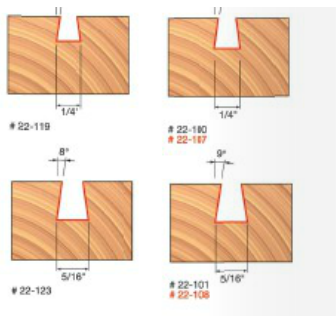

22-113

Example of Dovetail  
 of drawer sides

## SPECIFICATIONS

<b>Manufacturer</b>	Freud Tools
<b>Diameter</b>	5/8 in
<b>Cut Height, Length, or Width</b>	7/8 in
<b>Overall Length</b>	2 5/8 in
<b>Shank</b>	1/2 in