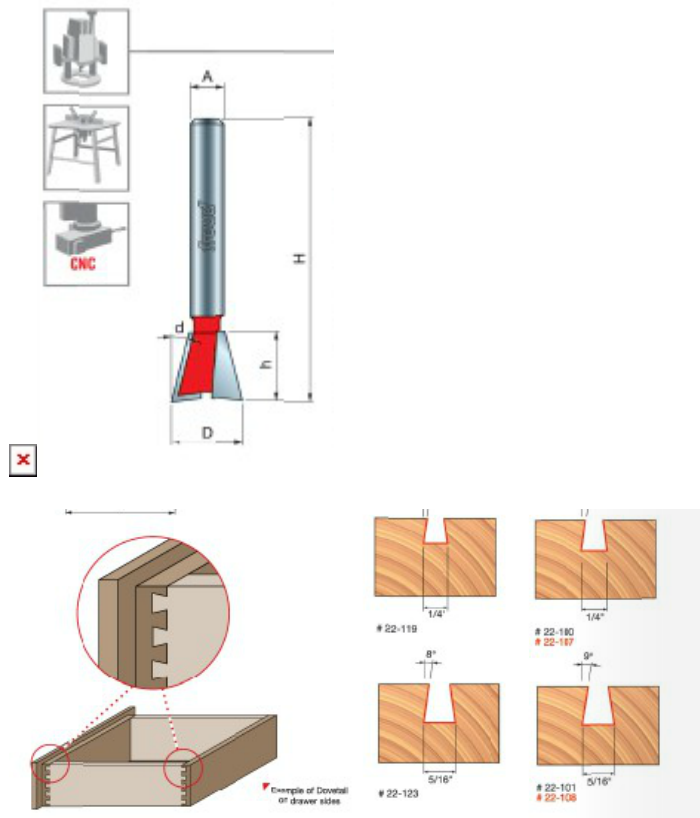

Thank you for shopping with us!

Application: Strong, attractive joints for drawers and boxes

- Compatible with popular dovetail jigs, these bits produce smooth, intricate dovetail joints
- Cuts all composition materials, plywoods, hardwoods, and softwoods
- Use on CNC and other automatic routers as well as hand-held and table-mounted portable routers

22-112

SPECIFICATIONS

Manufacturer	Freud Tools
Diameter	1/2 in
Cut Height, Length, or Width	1/2 in
Overall Length	2 1/4 in

SPECIFICATIONS

Shank

1/2 in

Angle

14 deg