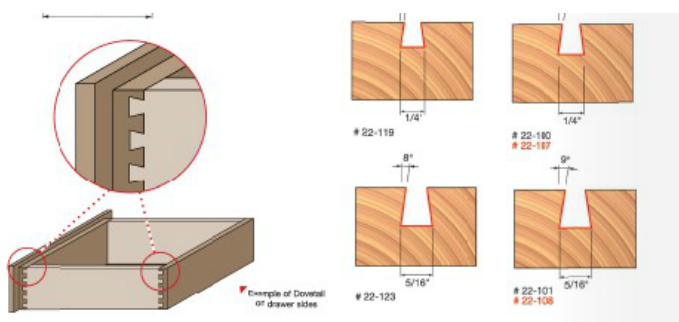

## SPECIFICATIONS

<b>Manufacturer</b>	Freud Tools
<b>Diameter</b>	5/8 in
<b>Cut Height, Length, or Width</b>	7/8 in
<b>Overall Length</b>	2 1/8 in
<b>Shank</b>	1/4 in