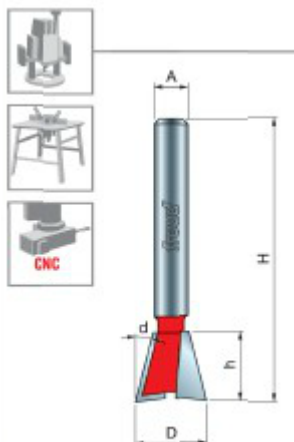

### Item #22-105, Freud Dovetail Bit \$22.13

Thank you for shopping with us!

**Application:** Strong, attractive joints for drawers and boxes

- Compatible with popular dovetail jigs, these bits produce smooth, intricate dovetail joints
- Cuts all composition materials, plywoods, hardwoods, and softwoods
- Use on CNC and other automatic routers as well as hand-held and table-mounted portable routers

## SPECIFICATIONS

<b>Manufacturer</b>	Freud Tools
<b>Diameter</b>	5/8 in
<b>Cut Height, Length, or Width</b>	7/8 in
<b>Overall Length</b>	2 1/8 in
<b>Shank</b>	1/4 in