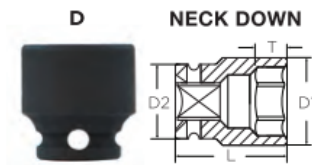

Edge of Arlington Saw & Tool, Inc.

124 South Collins
Arlington, TX 76010
Phone: 817-461-7171 • Fax: 817-795-6651
Toll Free: 888-461-7171
Email: info@eoasaw.com
Website: www.eoasaw.com

Item #21701-T, Vega 6-pt Impact Sockets Std Length Thin Wall - 3/8" Sq Drive (mm)

\$6.54

Thank you for shopping with us!

Made from S2 modified shock resistant steel for professional performance and durability.

Rounded corners on hex and square opening for stress relief.

The corners of our hex and square openings have a radius for stress relief providing more torque while reducing fastener rounding

Thin wall sockets designed for limited clearance applications

Don't see what you need? Other sizes made to order; please request a quote.

SPECIFICATIONS

Manufacturer	Vega Industries
Diameter (D1)	23 mm
Diameter (D2)	22 mm
Length	30 mm
Opening	17 mm