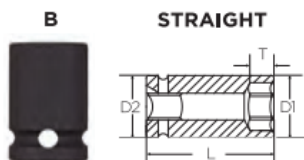

Edge of Arlington Saw & Tool, Inc.

124 South Collins
Arlington, TX 76010
Phone: 817-461-7171 • Fax: 817-795-6651
Toll Free: 888-461-7171
Email: info@eoasaw.com
Website: www.eoasaw.com

Item #21601-T, Vega 6-pt Impact Sockets Std Length Thin Wall - 3/8" Sq Drive (mm)

\$6.54

Thank you for shopping with us!

Made from S2 modified shock resistant steel for professional performance and durability.

Rounded corners on hex and square opening for stress relief.

The corners of our hex and square openings have a radius for stress relief providing more torque while reducing fastener rounding

Thin wall sockets designed for limited clearance applications

Don't see what you need? Other sizes made to order; please request a quote.

SPECIFICATIONS

Manufacturer	Vega Industries
Diameter (D1)	22 mm
Diameter (D2)	22 mm
Length	30 mm
Opening	16 mm