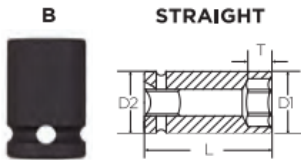

Edge of Arlington Saw & Tool, Inc.

124 South Collins
Arlington, TX 76010
Phone: 817-461-7171 • Fax: 817-795-6651
Toll Free: 888-461-7171
Email: info@eoasaw.com
Website: www.eoasaw.com

Item #21401-T, Vega 6-pt Impact Sockets Std Length Thin Wall - 3/8" Sq Drive (mm)

\$5.86

Thank you for shopping with us!

Made from S2 modified shock resistant steel for professional performance and durability.

Rounded corners on hex and square opening for stress relief.

The corners of our hex and square openings have a radius for stress relief providing more torque while reducing fastener rounding

Thin wall sockets designed for limited clearance applications

Don't see what you need? Other sizes made to order; please request a quote.

SPECIFICATIONS

Manufacturer	Vega Industries
Diameter (D1)	20 mm
Diameter (D2)	20 mm
Length	30 mm
Opening	14 mm