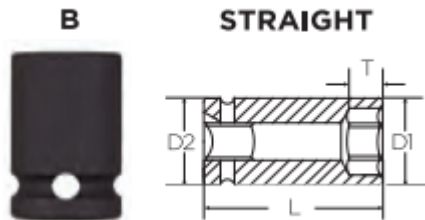

Edge of Arlington Saw & Tool, Inc.

124 South Collins
Arlington, TX 76010
Phone: 817-461-7171 • Fax: 817-795-6651
Toll Free: 888-461-7171
Email: info@eoasaw.com
Website: www.eoasaw.com

Item #21301, Vega 6-pt Impact Sockets Std Length - 3/8" Sq Drive (MM) \$7.12

Thank you for shopping with us!

Made from S2 modified shock resistant steel for professional performance and durability.

Rounded corners on hex and square opening for stress relief.

The corners of our hex and square openings have a radius for stress relief providing more torque while reducing fastener rounding

SPECIFICATIONS

Manufacturer	Vega Industries
Diameter	20 mm
Length	30 mm
Opening	13 mm
Style	B