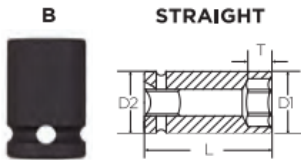

Edge of Arlington Saw & Tool, Inc.

124 South Collins
Arlington, TX 76010
Phone: 817-461-7171 • Fax: 817-795-6651
Toll Free: 888-461-7171
Email: info@eoasaw.com
Website: www.eoasaw.com

Item #21301-T, Vega 6-pt Impact Sockets Std Length Thin Wall - 3/8" Sq Drive (mm)

\$5.46

Thank you for shopping with us!

Made from S2 modified shock resistant steel for professional performance and durability.

Rounded corners on hex and square opening for stress relief.

The corners of our hex and square openings have a radius for stress relief providing more torque while reducing fastener rounding

Thin wall sockets designed for limited clearance applications

Don't see what you need? Other sizes made to order; please request a quote.

SPECIFICATIONS

Manufacturer	Vega Industries
Diameter (D1)	19 mm
Diameter (D2)	19 mm
Length	30 mm
Opening	13 mm