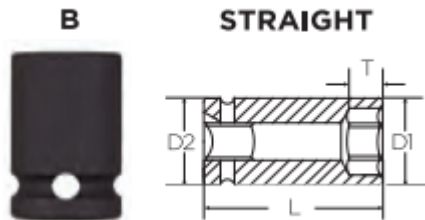

Edge of Arlington Saw & Tool, Inc.

124 South Collins
Arlington, TX 76010
Phone: 817-461-7171 • Fax: 817-795-6651
Toll Free: 888-461-7171
Email: info@eoasaw.com
Website: www.eoasaw.com

Item #21201, Vega 6-pt Impact Sockets Std Length - 3/8" Sq Drive (MM) \$6.62

Thank you for shopping with us!

Made from S2 modified shock resistant steel for professional performance and durability.

Rounded corners on hex and square opening for stress relief.

The corners of our hex and square openings have a radius for stress relief providing more torque while reducing fastener rounding

SPECIFICATIONS

Manufacturer	Vega Industries
Diameter	19 mm
Length	30 mm
Opening	12 mm
Style	B