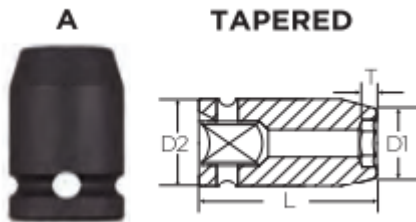

Edge of Arlington Saw & Tool, Inc.

124 South Collins
Arlington, TX 76010
Phone: 817-461-7171 • Fax: 817-795-6651
Toll Free: 888-461-7171
Email: info@eoasaw.com
Website: www.eoasaw.com

Item #211321, Vega 6-pt Impact Sockets Std Length - 3/8" Sq Drive (SAE) \$6.62

Thank you for shopping with us!

Made from S2 modified shock resistant steel for professional performance and durability. Rounded corners on hex and square opening for stress relief.

SPECIFICATIONS	
Manufacturer	Vega Industries
Diameter (D1)	0.55 in
Diameter (D2)	0.75 in
Length	1.2 in
Opening	11/32 in
Style	A