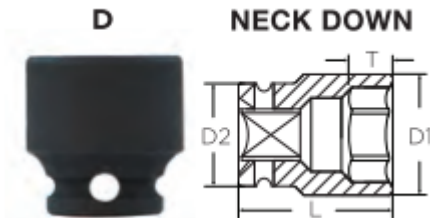

Edge of Arlington Saw & Tool, Inc.

124 South Collins
Arlington, TX 76010
Phone: 817-461-7171 • Fax: 817-795-6651
Toll Free: 888-461-7171
Email: info@eoasaw.com
Website: www.eoasaw.com

Item #211161, Vega 6-pt Impact Sockets Std Length - 3/8" Sq Drive (SAE) \$9.32

Thank you for shopping with us!

Made from S2 modified shock resistant steel for professional performance and durability. Rounded corners on hex and square opening for stress relief.

SPECIFICATIONS	
Manufacturer	Vega Industries
Diameter (D1)	0.98 in
Diameter (D2)	0.87 in
Length	1.2 in
Opening	11/16 in
Style	D