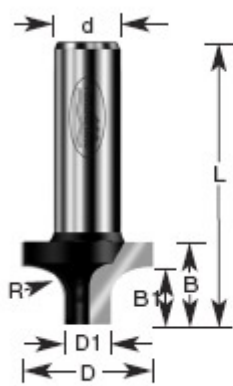

### Item #210-20, Amana Professional Quality Round Over Groove Router Bits \$34.83

Thank you for shopping with us!  
This bit creates a flat-bottom groove between two quarter-round shapes. Short vertical walls extending below the radius lend extra depth to the appearance. Depending on the cut depth adjustment, the radii can be flush with the work surface or it can be recessed. The profile can be formed on an edge using an edge guide or on the router table using a fence.

1/2" Shank  
2 Flute  
Professional Quality Carbide-Tipped

#### SPECIFICATIONS

<b>Manufacturer</b>	Amana Tool
<b>Diameter</b>	1 in
<b>B1</b>	15/32 in
<b>Cut Height, Length, or Width</b>	5/8 in
<b>Diameter (D1)</b>	1/4 in
<b>Flute</b>	2
<b>Overall Length</b>	2 1/8 in
<b>Radius</b>	3/8 in
<b>Shank</b>	1/2 in