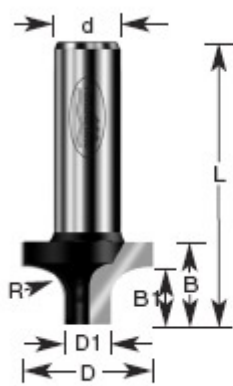

### Item #210-16, Amana Professional Quality Round Over Groove Router Bits \$27.51

Thank you for shopping with us!  
This bit creates a flat-bottom groove between two quarter-round shapes. Short vertical walls extending below the radius lend extra depth to the appearance. Depending on the cut depth adjustment, the radii can be flush with the work surface or it can be recessed. The profile can be formed on an edge using an edge guide or on the router table using a fence.

1/4" Shank  
2 Flute  
Professional Quality Carbide-Tipped

#### SPECIFICATIONS

<b>Manufacturer</b>	Amana Tool
<b>Diameter</b>	5/8 in
<b>B1</b>	1/8 in
<b>Cut Height, Length, or Width</b>	3/8 in
<b>Diameter (D1)</b>	1/4 in
<b>Flute</b>	2
<b>Overall Length</b>	1 3/4 in
<b>Radius</b>	3/16 in
<b>Shank</b>	1/4 in