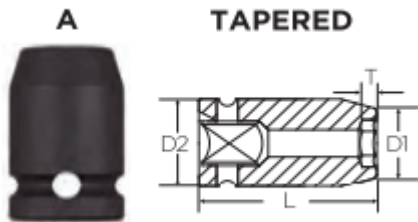

Edge of Arlington Saw & Tool, Inc.

124 South Collins
Arlington, TX 76010
Phone: 817-461-7171 • Fax: 817-795-6651
Toll Free: 888-461-7171
Email: info@eoasaw.com
Website: www.eoasaw.com

Item #20701, Vega 6-pt Impact Sockets Std Length - 3/8" Sq Drive (MM) \$6.62

Thank you for shopping with us!

Made from S2 modified shock resistant steel for professional performance and durability.

Rounded corners on hex and square opening for stress relief.

The corners of our hex and square openings have a radius for stress relief providing more torque while reducing fastener rounding

SPECIFICATIONS

Manufacturer	Vega Industries
Diameter	12.8 mm
Length	30 mm
Opening	7 mm
Style	A