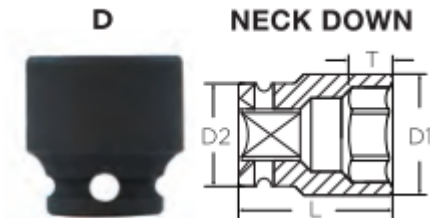

Edge of Arlington Saw & Tool, Inc.

124 South Collins
Arlington, TX 76010
Phone: 817-461-7171 • Fax: 817-795-6651
Toll Free: 888-461-7171
Email: info@eoasaw.com
Website: www.eoasaw.com

Item #20581, Vega 6-pt Impact Sockets Std Length - 3/8" Sq Drive (SAE) **\$7.96**

Thank you for shopping with us!

Made from S2 modified shock resistant steel for professional performance and durability. Rounded corners on hex and square opening for stress relief.

SPECIFICATIONS	
Manufacturer	Vega Industries
Diameter (D1)	0.93 in
Diameter (D2)	0.87 in
Length	1.2 in
Opening	5/8 in
Style	D