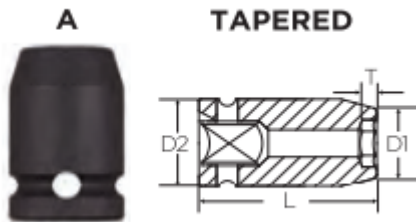

Edge of Arlington Saw & Tool, Inc.

124 South Collins
Arlington, TX 76010
Phone: 817-461-7171 • Fax: 817-795-6651
Toll Free: 888-461-7171
Email: info@eoasaw.com
Website: www.eoasaw.com

Item #20381, Vega 6-pt Impact Sockets Std Length - 3/8" Sq Drive (SAE) **\$5.30**

Thank you for shopping with us!

Made from S2 modified shock resistant steel for professional performance and durability. Rounded corners on hex and square opening for stress relief.

SPECIFICATIONS	
Manufacturer	Vega Industries
Diameter (D1)	0.6 in
Diameter (D2)	0.75 in
Length	1.2 in
Opening	3/8 in
Style	A