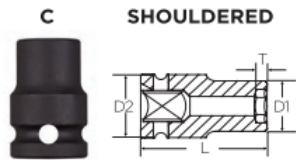

Edge of Arlington Saw & Tool, Inc.

124 South Collins
Arlington, TX 76010
Phone: 817-461-7171 • Fax: 817-795-6651
Toll Free: 888-461-7171
Email: info@eoasaw.com
Website: www.eoasaw.com

Item #20122-T, Vega 6-pt Impact Sockets Long Length Thin Wall - 3/8" Sq Drive (SAE)
\$7.64

Thank you for shopping with us!

Made from S2 modified shock resistant steel for professional performance and durability. Rounded corners on hex and square opening for stress relief.

Don't see what you need? Other sizes made to order; please request a quote.

Thin wall sockets designed for limited clearance applications

SPECIFICATIONS

Manufacturer	Vega Industries
Diameter (D1)	0.71 in
Diameter (D2)	0.75 in
Length	2 in
Opening	1/2 in
Style	C