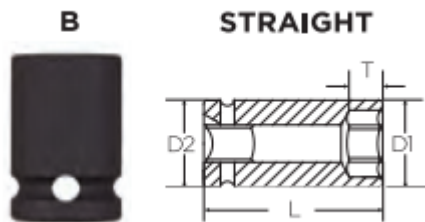

Edge of Arlington Saw & Tool, Inc.

124 South Collins
Arlington, TX 76010
Phone: 817-461-7171 • Fax: 817-795-6651
Toll Free: 888-461-7171
Email: info@eoasaw.com
Website: www.eoasaw.com

Item #20121, Vega 6-pt Impact Sockets Std Length - 3/8" Sq Drive (SAE) \$6.62

Thank you for shopping with us!

Made from S2 modified shock resistant steel for professional performance and durability. Rounded corners on hex and square opening for stress relief.

SPECIFICATIONS	
Manufacturer	Vega Industries
Diameter (D1)	0.75 in
Diameter (D2)	0.75 in
Length	1.2 in
Opening	1/2 in
Style	B