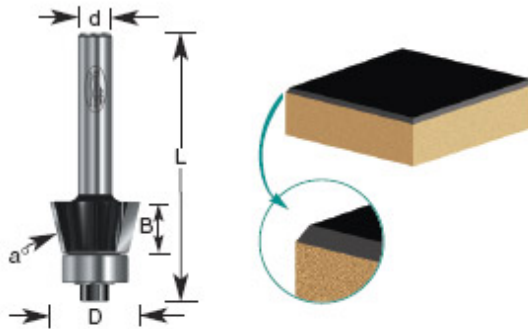

### Item #200-14, Amana Professional Quality 23/32 in dia Bevel Trim Router Bits \$13.37

Thank you for shopping with us! .

A steel-bodied, carbide-tipped bit for bevel trimming laminate with a standard router. The solid construction reduces vibration for the smoothest cut possible with a two-flute bit.

1/4" Shank  
2 Flute with Upper Ball Bearing Guide  
Professional Quality Carbide-Tipped

#### SPECIFICATIONS

<b>Manufacturer</b>	Amana Tool
<b>Diameter</b>	23/32 in
<b>Cut Height, Length, or Width</b>	1/4 in
<b>Flute</b>	2
<b>Overall Length</b>	2 in
<b>Shank</b>	1/4 in
<b>Angle</b>	25 deg