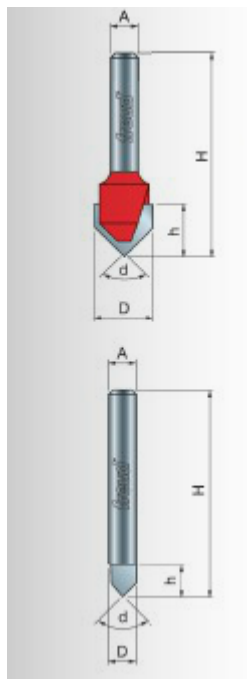

### Item #20-152, Freud " V" Grooving Bits \$31.22

Thank you for shopping with us!

#### Application: Engraving, decorative accents, and signs

- Ideal for making signs and adding decorative accents to furniture and plaques, Freud's " V" grooving bits are designed to cut deep or shallow " V" grooves.
- Cuts all composition materials, plywoods, hardwoods, and softwoods.
- Use on CNC and other automatic routers as well as hand-held and table-mounted portable routers.

## SPECIFICATIONS

<b>Manufacturer</b>	Freud Tools
<b>Diameter</b>	1/2 in
<b>Cut Height, Length, or Width</b>	1/2 in
<b>Angle</b>	60 deg

## SPECIFICATIONS

<b>Overall Length</b>	2 in
<b>Shank</b>	1/4 in