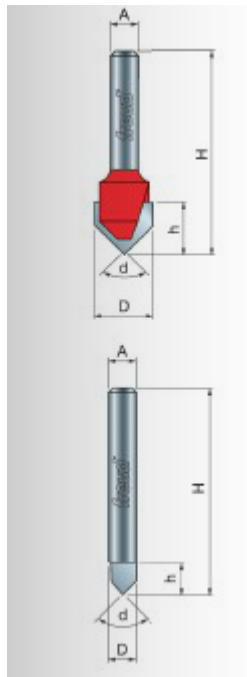

### Item #20-110, Freud " V" Grooving Bits

**\$49.65**

Thank you for shopping with us!

#### Application: Engraving, decorative accents, and signs

- Ideal for making signs and adding decorative accents to furniture and plaques, Freud's " V" grooving bits are designed to cut deep or shallow " V" grooves.
- Cuts all composition materials, plywoods, hardwoods, and softwoods.
- Use on CNC and other automatic routers as well as hand-held and table-mounted portable routers.

## SPECIFICATIONS

<b>Manufacturer</b>	Freud Tools
<b>Diameter</b>	7/8 in
<b>Cut Height, Length, or Width</b>	5/8 in
<b>Angle</b>	90 deg

## SPECIFICATIONS

<b>Overall Length</b>	2 1/4 in
<b>Shank</b>	1/2 in