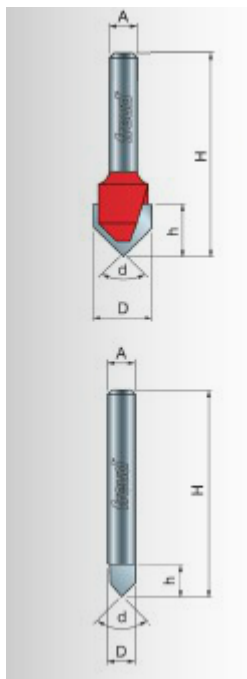

### Item #20-108, Freud " V" Grooving Bits \$32.71

Thank you for shopping with us!

#### Application: Engraving, decorative accents, and signs

- Ideal for making signs and adding decorative accents to furniture and plaques, Freud's " V" grooving bits are designed to cut deep or shallow " V" grooves.
- Cuts all composition materials, plywoods, hardwoods, and softwoods.
- Use on CNC and other automatic routers as well as hand-held and table-mounted portable routers.

## SPECIFICATIONS

<b>Manufacturer</b>	Freud Tools
<b>Diameter</b>	3/4 in
<b>Cut Height, Length, or Width</b>	1/2 in
<b>Angle</b>	90 deg

## SPECIFICATIONS

<b>Overall Length</b>	2 1/4 in
<b>Shank</b>	1/2 in