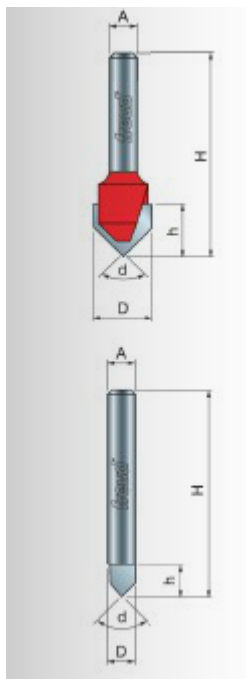

### Item #20-107, Freud " V" Grooving Bits

**\$24.23**

Thank you for shopping with us!

#### Application: Engraving, decorative accents, and signs

- Ideal for making signs and adding decorative accents to furniture and plaques, Freud's " V" grooving bits are designed to cut deep or shallow " V" grooves.
- Cuts all composition materials, plywoods, hardwoods, and softwoods.
- Use on CNC and other automatic routers as well as hand-held and table-mounted portable routers.

## SPECIFICATIONS

<b>Manufacturer</b>	Freud Tools
<b>Diameter</b>	3/8 in
<b>Cut Height, Length, or Width</b>	1/2 in
<b>Angle</b>	90 deg

## SPECIFICATIONS

<b>Overall Length</b>	2 1/4 in
<b>Shank</b>	1/2 in