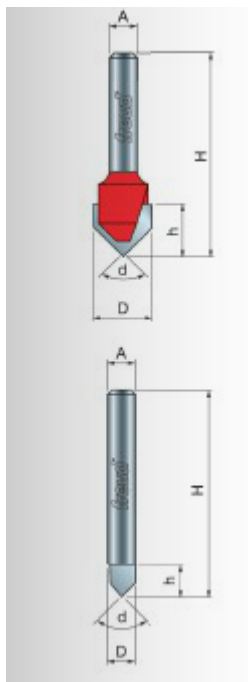

### Item #20-106, Freud " V" Grooving Bits

**\$29.00**

Thank you for shopping with us!

#### Application: Engraving, decorative accents, and signs

- Ideal for making signs and adding decorative accents to furniture and plaques, Freud's " V" grooving bits are designed to cut deep or shallow " V" grooves.
- Cuts all composition materials, plywoods, hardwoods, and softwoods.
- Use on CNC and other automatic routers as well as hand-held and table-mounted portable routers.

## SPECIFICATIONS

<b>Manufacturer</b>	Freud Tools
<b>Diameter</b>	5/8 in
<b>Cut Height, Length, or Width</b>	1/2 in
<b>Angle</b>	90 deg

## SPECIFICATIONS

<b>Overall Length</b>	2 1/4 in
<b>Shank</b>	1/2 in