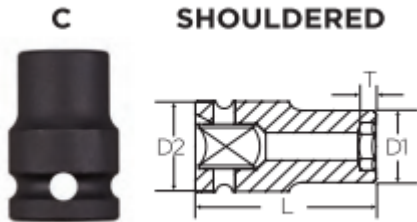

Edge of Arlington Saw & Tool, Inc.

124 South Collins
Arlington, TX 76010
Phone: 817-461-7171 • Fax: 817-795-6651
Toll Free: 888-461-7171
Email: info@eoasaw.com
Website: www.eoasaw.com

Item #1TE81, Vega External Torx® Impact Sockets -Std Length - 1/4" Sq Drive **\$3.58**

Thank you for shopping with us!

Made from S2 modified shock resistant steel for professional performance and durability. Rounded corners on hex and square opening for stress relief.

SPECIFICATIONS	
Manufacturer	Vega Industries
Diameter (D1)	0.43 in
Diameter (D2)	0.51 in
Length	1 in
Size	(Torx) E-8
Style	C