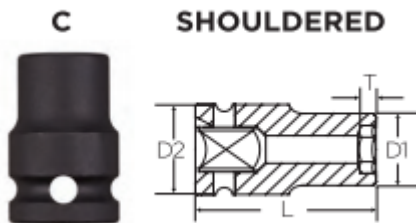

### Item #1TE71, Vega External Torx® Impact Sockets -Std Length - 1/4" Sq Drive **\$3.58**

Thank you for shopping with us!

Made from S2 modified shock resistant steel for professional performance and durability. Rounded corners on hex and square opening for stress relief.

SPECIFICATIONS	
<b>Manufacturer</b>	Vega Industries
<b>Diameter (D1)</b>	0.37 in
<b>Diameter (D2)</b>	0.51 in
<b>Length</b>	1 in
<b>Size</b>	(Torx) E-7
<b>Style</b>	C