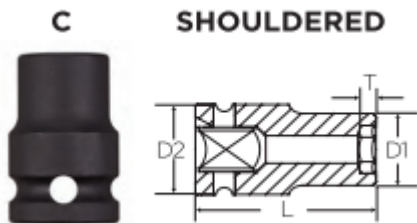

Edge of Arlington Saw & Tool, Inc.

124 South Collins
Arlington, TX 76010
Phone: 817-461-7171 • Fax: 817-795-6651
Toll Free: 888-461-7171
Email: info@eoasaw.com
Website: www.eoasaw.com

Item #1TE61, Vega External Torx® Impact Sockets -Std Length - 1/4" Sq Drive **\$3.58**

Thank you for shopping with us!

Made from S2 modified shock resistant steel for professional performance and durability. Rounded corners on hex and square opening for stress relief.

SPECIFICATIONS	
Manufacturer	Vega Industries
Diameter (D1)	0.35 in
Diameter (D2)	0.51 in
Length	1 in
Size	(Torx) E-6
Style	C