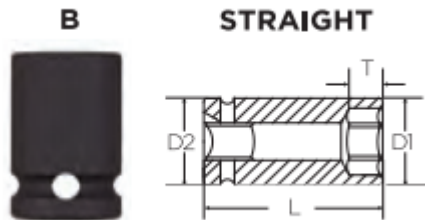

### Item #1TE101, Vega External Torx® Impact Sockets -Std Length - 1/4" Sq Drive **\$3.76**

Thank you for shopping with us!

Made from S2 modified shock resistant steel for professional performance and durability. Rounded corners on hex and square opening for stress relief.

SPECIFICATIONS	
<b>Manufacturer</b>	Vega Industries
<b>Diameter (D1)</b>	0.51 in
<b>Diameter (D2)</b>	0.51 in
<b>Length</b>	1 in
<b>Size</b>	(Torx) E-10
<b>Style</b>	B