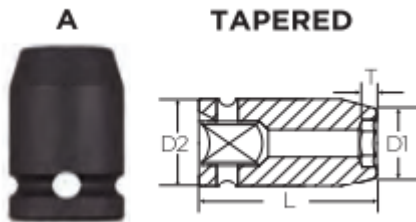

Edge of Arlington Saw & Tool, Inc.

124 South Collins
Arlington, TX 76010
Phone: 817-461-7171 • Fax: 817-795-6651
Toll Free: 888-461-7171
Email: info@eoasaw.com
Website: www.eoasaw.com

Item #19321, Vega 6-pt Impact Sockets Std Length - 1/4" Sq Drive (SAE) \$3.78

Thank you for shopping with us!

Made from S2 modified shock resistant steel for professional performance and durability. Rounded corners on hex and square opening for stress relief.

SPECIFICATIONS	
Diameter (D1)	0.46 in
Diameter (D2)	0.51 in
Length	1 in
Manufacturer	Vega Industries
Opening	9/32 in
Style	A