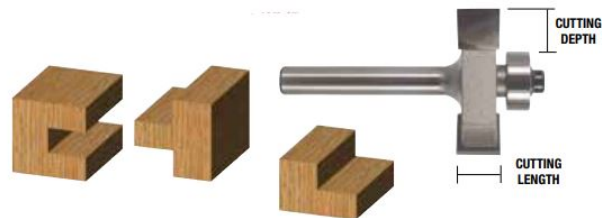

### Item #1916, Whiteside Slotting & Rabbeting 3/8 x 3/8 Bit \$29.75

Thank you for shopping with us!

Increase the versatility of your Rabbeting Bits by simply changing the bearing size to vary your cutting depth. B3 Bearing supplied.

Recommended Accessory: [BB501 - Bearing Kit](#) with Wrench.

*Wood blocks are not to scale.*

## SPECIFICATIONS

<b>Manufacturer</b>	Whiteside Machine
<b>Cut Depth</b>	3/8 in
<b>Cut Height, Length, or Width</b>	3/8 in
<b>Large Diameter</b>	1-1/4 in
<b>Note</b>	Recommended Accessory BB501, Whiteside Machine 5-Piece Bearing Conversion Kit
<b>Overall Length</b>	2 in
<b>Shank</b>	1/4 in